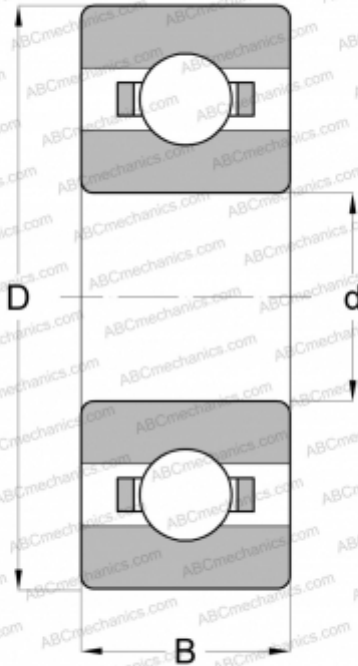

Y1/4 ADR

Deep groove ball bearings

TYPE: Ball bearings, Radial ball bearings, Single row, Without flange, Inch size

DIMENSIONS, MM

d	6,350
D	15,875
B	4,978
WEIGHT, KG	0,003
MANUFACTURER	ADR

INTERCHANGE

ABC	R4
EZO	R4
ISC	R4
NMB	R4
NTN	R4
RMB	R8020X
GRW	BR1/4A
BARDEN	R4
MPB - TIMKEN	R4C
SUPER PRECISION	
FAG	R4
MRC	R-4
FAG	R-4
FAFNIR	S1K7
NEW DEPARTURE	R-4
ABC	R4A
EZO	R4A
ADR	R4A
ISC	R4A
NMB	R1-1214
NTN	EE2
RMB	R8024
BARDEN	R4A
MPB - TIMKEN	R4AR
SUPER PRECISION	
FAG	R4A
SKF	EE-2
MRC	R-4A-4
FAG	R-4A
FAFNIR	S1K
NEW DEPARTURE	R-4A
RHP	KLNJ 1/4