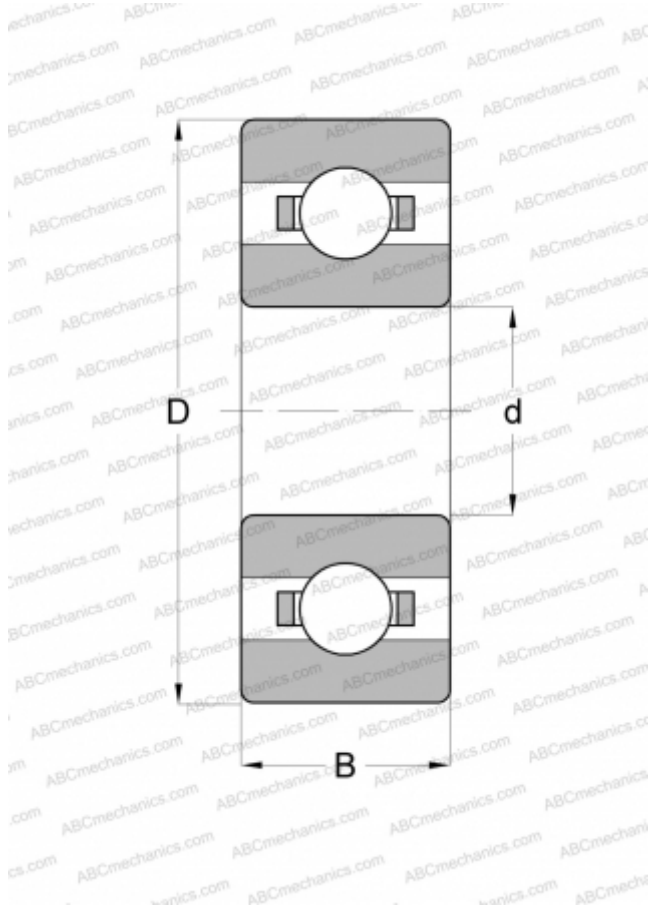

BR1/4A GRW

Deep groove ball bearings

TYPE: Ball bearings, Radial ball bearings, Single row, Without flange, Inch size

DIMENSIONS, MM

d	6,350
D	15,875
B	4,978

WEIGHT, KG 0,003

MANUFACTURER [GRW](#)

INTERCHANGE