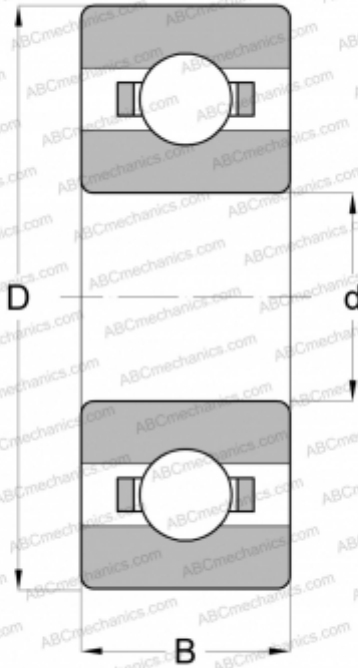

R4A ABC

Deep groove ball bearings

TYPE: Ball bearings, Radial ball bearings, Single row, Without flange, Inch size

DIMENSIONS, MM

d	6,350
D	19,050
B	5,555
WEIGHT, KG	0,014
MANUFACTURER	ABC

INTERCHANGE

GRW	BR1/4A
EZO	R4A
ADR	R4A
ISC	R4A
NMB	R1-1214
NTN	EE2
RMB	R8024
BARDEN	R4A
MPB - TIMKEN	R4AR
SUPER PRECISION	
FAG	R4A
SKF	EE-2
MRC	R-4A-4
FAG	R-4A
FAFNIR	S1K
NEW DEPARTURE	R-4A
RHP	KLNJ 1/4
ABC	R4
EZO	R4
ADR	Y1/4
ISC	R4
NMB	R4
NTN	R4
RMB	R8020X
BARDEN	R4
MPB - TIMKEN	R4C
SUPER PRECISION	
FAG	R4
MRC	R-4
FAG	R-4
FAFNIR	S1K7
NEW DEPARTURE	R-4