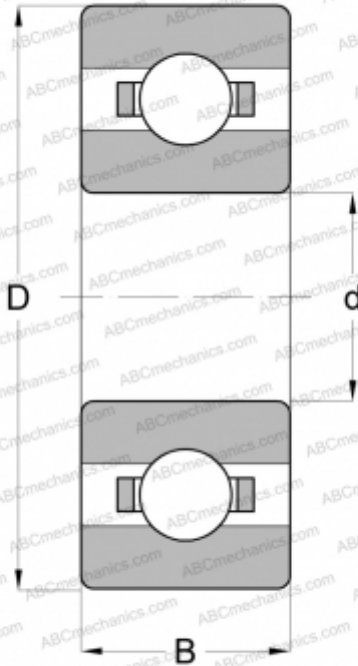

R4A ADR

Deep groove ball bearings

TYPE: Ball bearings, Radial ball bearings, Single row, Without flange, Inch size

DIMENSIONS, MM

| | |
|---|--------|
| d | 6,350 |
| D | 19,050 |
| B | 5,555 |

WEIGHT, KG 0,005

MANUFACTURER [ADR](#)

INTERCHANGE

| | |
|-----------------|--------------------------|
| ABC | R4A |
| GRW | BR1/4A |
| EZO | R4A |
| ISC | R4A |
| NMB | R1-1214 |
| NTN | EE2 |
| RMB | R8024 |
| BARDEN | R4A |
| MPB - TIMKEN | R4AR |
| SUPER PRECISION | |
| FAG | R4A |
| SKF | EE-2 |
| MRC | R-4A-4 |
| FAG | R-4A |
| FAFNIR | S1K |
| NEW DEPARTURE | R-4A |
| RHP | KLNJ 1/4 |
| ABC | R4 |
| EZO | R4 |
| ADR | Y1/4 |
| ISC | R4 |
| NMB | R4 |
| NTN | R4 |
| RMB | R8020X |
| BARDEN | R4 |
| MPB - TIMKEN | R4C |
| SUPER PRECISION | |
| FAG | R4 |
| MRC | R-4 |
| FAG | R-4 |
| FAFNIR | S1K7 |
| NEW DEPARTURE | R-4 |