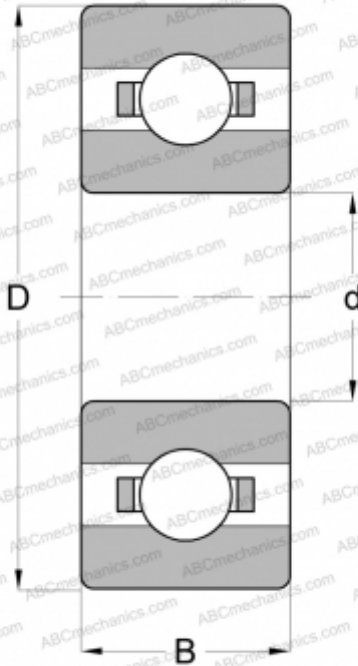

R4A ISC

Deep groove ball bearings

TYPE: Ball bearings, Radial ball bearings, Single row, Without flange, Inch size

DIMENSIONS, MM

d	6,350
D	19,050
B	5,555

WEIGHT, KG 0,005

MANUFACTURER [ISC](#)

INTERCHANGE

ABC	R4A
GRW	BR1/4A
EZO	R4A
ADR	R4A
NMB	R1-1214
NTN	EE2
RMB	R8024
BARDEN	R4A
MPB - TIMKEN	R4AR
SUPER PRECISION	
FAG	R4A
SKF	EE-2
MRC	R-4A-4
FAG	R-4A
FAFNIR	S1K
NEW DEPARTURE	R-4A
RHP	KLNJ 1/4
ABC	R4
EZO	R4
ADR	Y1/4
ISC	R4
NMB	R4
NTN	R4
RMB	R8020X
BARDEN	R4
MPB - TIMKEN	R4C
SUPER PRECISION	
FAG	R4
MRC	R-4
FAG	R-4
FAFNIR	S1K7
NEW DEPARTURE	R-4