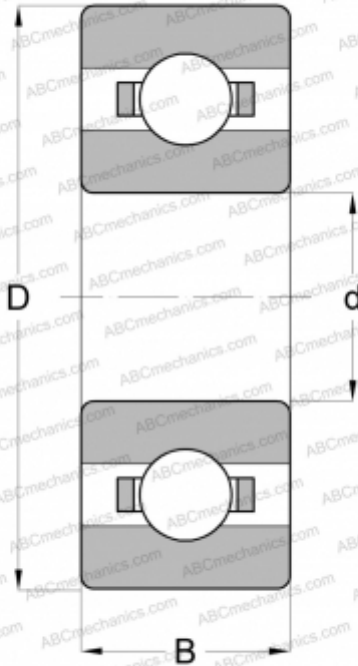

EE2 NTN

Deep groove ball bearings

TYPE: Ball bearings, Radial ball bearings, Single row, Without flange, Inch size

DIMENSIONS, MM

d	6,350
D	19,050
B	5,555
WEIGHT, KG	0,005
MANUFACTURER	NTN

INTERCHANGE

ABC	R4A
GRW	BR1/4A
EZO	R4A
ADR	R4A
ISC	R4A
NMB	R1-1214
RMB	R8024
BARDEN	R4A
MPB - TIMKEN	R4AR
SUPER PRECISION	
FAG	R4A
SKF	EE-2
MRC	R-4A-4
FAG	R-4A
FAFNIR	S1K
NEW DEPARTURE	R-4A
RHP	KLNJ 1/4
ABC	R4
EZO	R4
ADR	Y1/4
ISC	R4
NMB	R4
NTN	R4
RMB	R8020X
BARDEN	R4
MPB - TIMKEN	R4C
SUPER PRECISION	
FAG	R4
MRC	R-4
FAG	R-4
FAFNIR	S1K7
NEW DEPARTURE	R-4