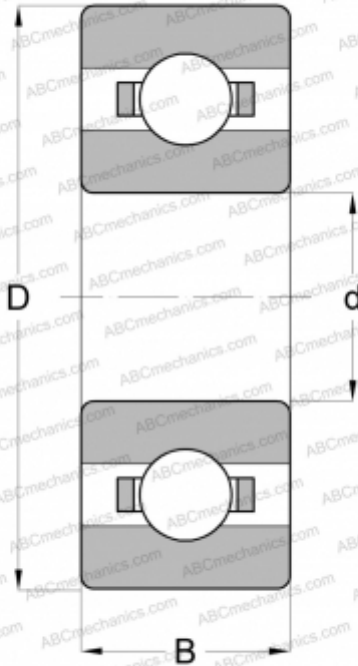

R4AR MPB - TIMKEN SUPER PRECISION

Deep groove ball bearings

TYPE: Ball bearings, Radial ball bearings, Single row, Without flange, Inch size

DIMENSIONS, MM

| | |
|---|--------|
| d | 6,350 |
| D | 19,050 |
| B | 5,555 |

WEIGHT, KG 0,005

MANUFACTURER [MPB - TIMKEN](#)
[SUPER](#)
[PRECISION](#)

INTERCHANGE

| | |
|-----------------|--------------------------|
| ABC | R4A |
| GRW | BR1/4A |
| EZO | R4A |
| ADR | R4A |
| ISC | R4A |
| NMB | R1-1214 |
| NTN | EE2 |
| RMB | R8024 |
| BARDEN | R4A |
| FAG | R4A |
| SKF | EE-2 |
| MRC | R-4A-4 |
| FAG | R-4A |
| FAFNIR | S1K |
| NEW DEPARTURE | R-4A |
| RHP | KLNJ 1/4 |
| ABC | R4 |
| EZO | R4 |
| ADR | Y1/4 |
| ISC | R4 |
| NMB | R4 |
| NTN | R4 |
| RMB | R8020X |
| BARDEN | R4 |
| MPB - TIMKEN | R4C |
| SUPER PRECISION | |
| FAG | R4 |
| MRC | R-4 |
| FAG | R-4 |
| FAFNIR | S1K7 |
| NEW DEPARTURE | R-4 |