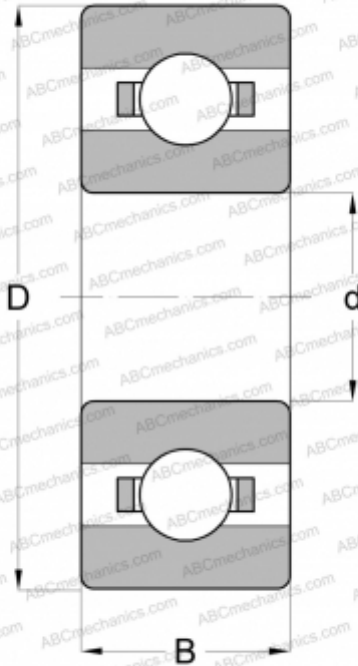

R-4 NEW DEPARTURE

Deep groove ball bearings

TYPE: Ball bearings, Radial ball bearings, Single row, Without flange, Inch size

DIMENSIONS, MM

d	6,350
D	15,875
B	4,999

WEIGHT, KG 0,005

MANUFACTURER [NEW DEPARTURE](#)

INTERCHANGE

ABC	R4
EZO	R4
ADR	Y1/4
ISC	R4
NMB	R4
NTN	R4
RMB	R8020X
GRW	BR1/4A
BARDEN	R4
MPB - TIMKEN	R4C
SUPER PRECISION	
FAG	R4
MRC	R-4
FAG	R-4
FAFNIR	S1K7
ABC	R4A
EZO	R4A
ADR	R4A
ISC	R4A
NMB	R1-1214
NTN	EE2
RMB	R8024
BARDEN	R4A
MPB - TIMKEN	R4AR
SUPER PRECISION	
FAG	R4A
SKF	EE-2
MRC	R-4A-4
FAG	R-4A
FAFNIR	S1K
NEW DEPARTURE	R-4A
RHP	KLNJ 1/4