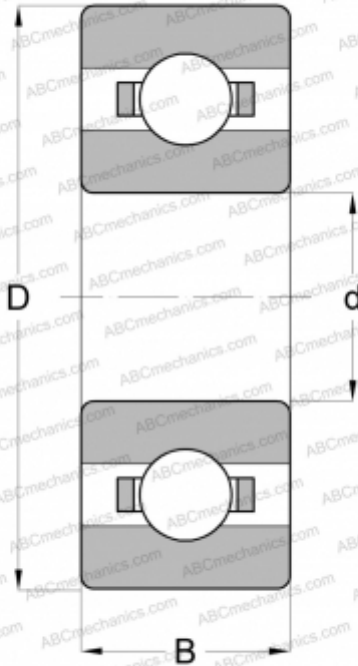

R-4A NEW DEPARTURE

Deep groove ball bearings

TYPE: Ball bearings, Radial ball bearings, Single row, Without flange, Inch size

DIMENSIONS, MM

d	6,350
D	19,050
B	5,555

WEIGHT, KG 0,014

MANUFACTURER [NEW DEPARTURE](#)

INTERCHANGE

ABC	R4A
GRW	BR1/4A
EZO	R4A
ADR	R4A
ISC	R4A
NMB	R1-1214
NTN	EE2
RMB	R8024
BARDEN	R4A
MPB - TIMKEN	R4AR
SUPER PRECISION	
FAG	R4A
SKF	EE-2
MRC	R-4A-4
FAG	R-4A
FAFNIR	S1K
RHP	KLNJ 1/4
ABC	R4
EZO	R4
ADR	Y1/4
ISC	R4
NMB	R4
NTN	R4
RMB	R8020X
BARDEN	R4
MPB - TIMKEN	R4C
SUPER PRECISION	
FAG	R4
MRC	R-4
FAG	R-4
FAFNIR	S1K7
NEW DEPARTURE	R-4