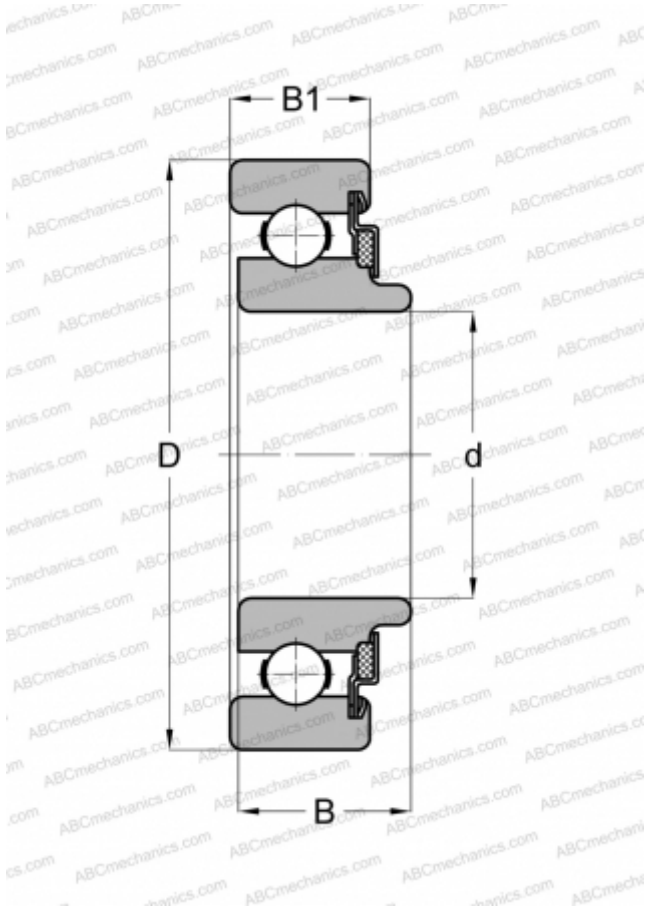

## 8037 NEW DEPARTURE

Deep groove ball bearings

TYPE: Ball bearings, Radial ball bearings, Single row, Without flange, Felt seal on one side, wide inner ring

### Technical specification

#### DIMENSIONS, MM

d	7,000
D	22,000
B	10,312
B1	8,001

#### WEIGHT, KG

0,018