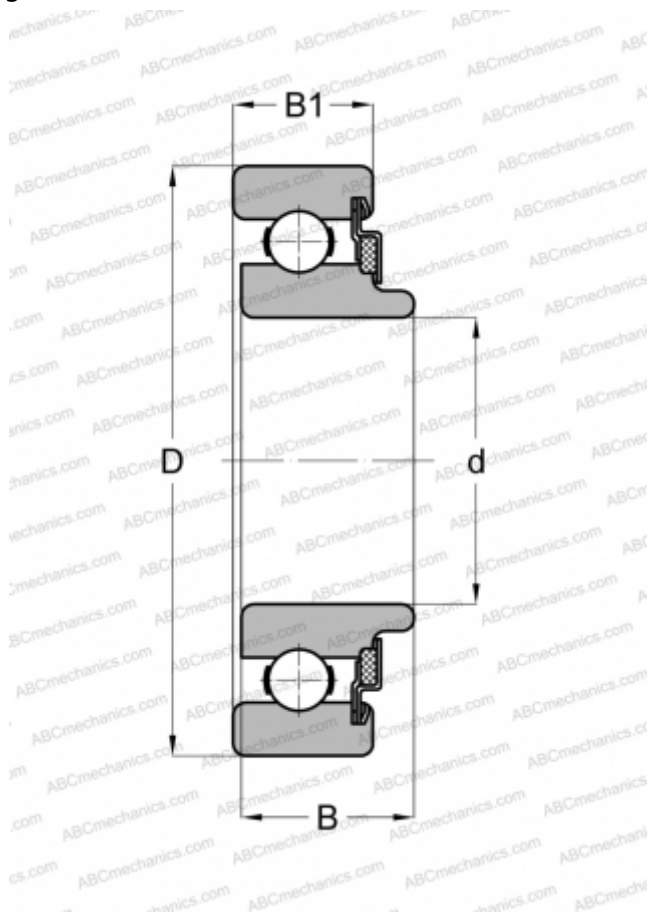

## 8039 NEW DEPARTURE

Deep groove ball bearings

TYPE: Ball bearings, Radial ball bearings, Single row, Without flange, Felt seal on one side, wide inner ring

### Technical specification

#### DIMENSIONS, MM

d	9,000
D	26,000
B	10,312
B1	8,001