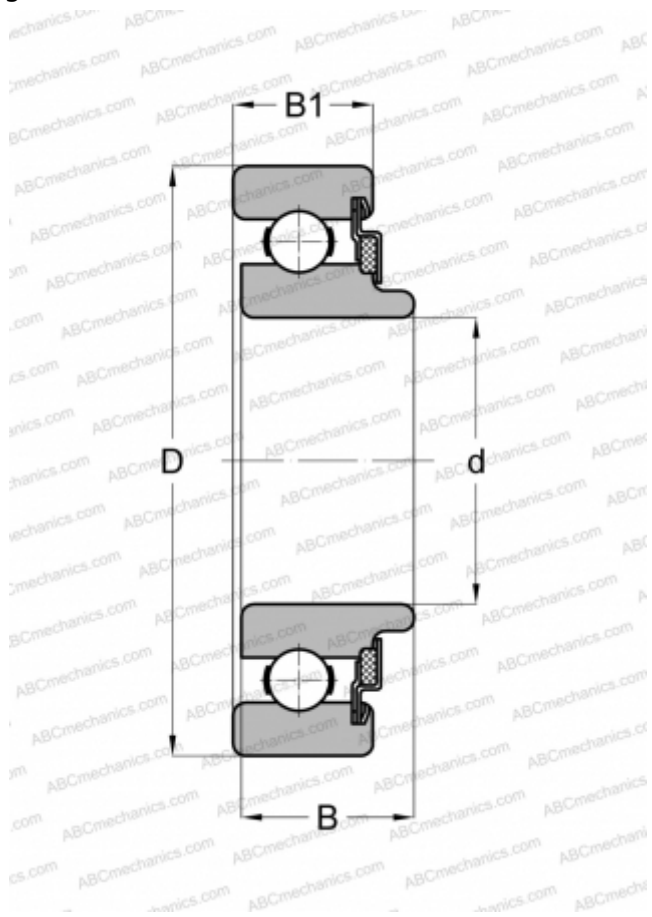

## 8504 NEW DEPARTURE

Deep groove ball bearings

TYPE: Ball bearings, Radial ball bearings, Single row, Without flange, Felt seal on one side, wide inner ring

### Technical specification

#### DIMENSIONS, MM

d	20,000
D	47,000
B	15,875
B1	13,995

#### WEIGHT, KG

0,108