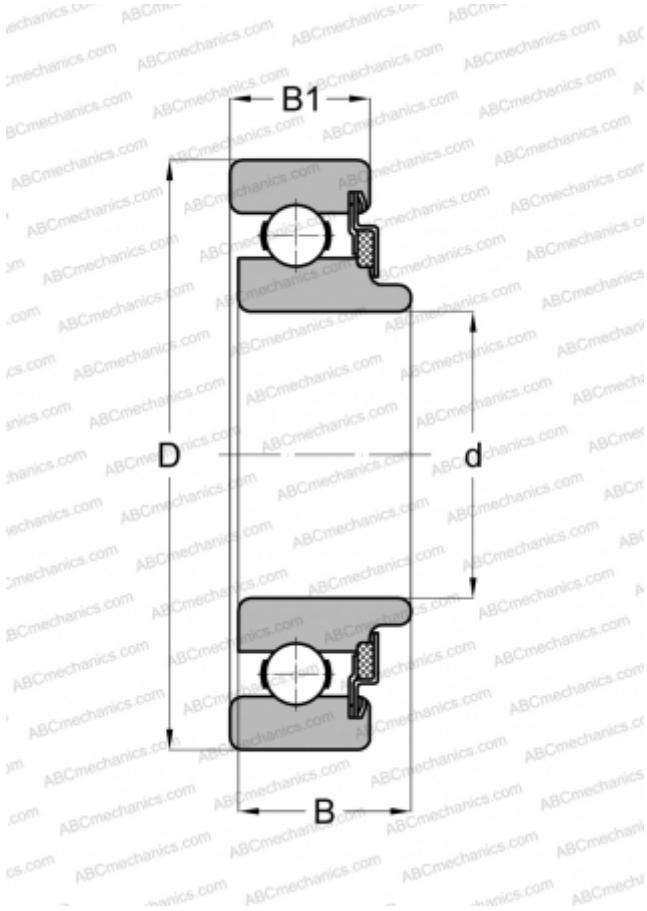

## 8026 NEW DEPARTURE

Deep groove ball bearings

TYPE: Ball bearings, Radial ball bearings, Single row, Without flange, Felt seal on one side, wide inner ring

### Technical specification

#### DIMENSIONS, MM

d	26,000
D	52,000
B	15,875
B1	15,011

#### WEIGHT, KG

0,128