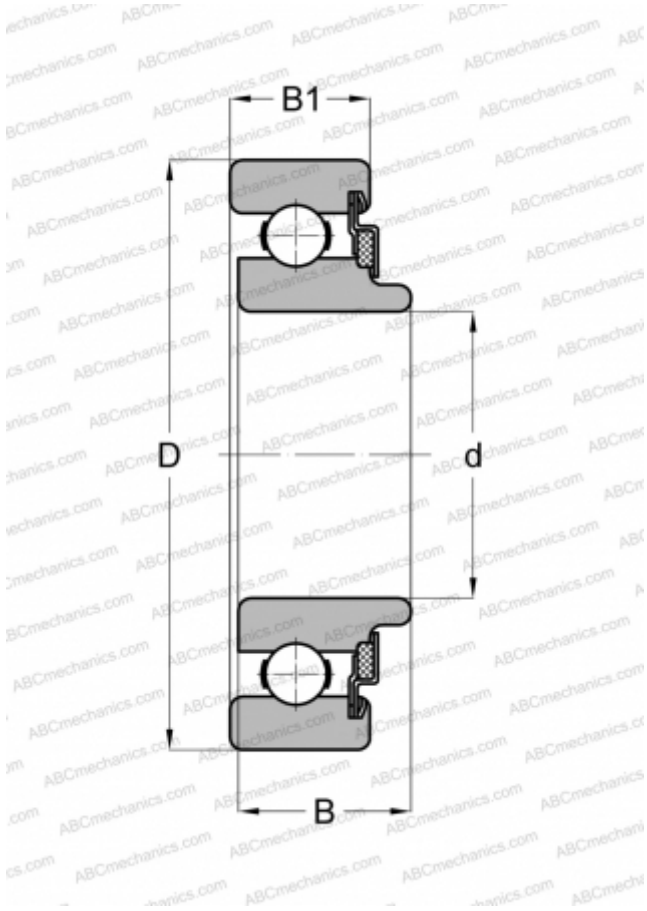

8509 NEW DEPARTURE

Deep groove ball bearings

TYPE: Ball bearings, Radial ball bearings, Single row, Without flange, Felt seal on one side, wide inner ring

Technical specification

DIMENSIONS, MM

| | |
|----|--------|
| d | 45,000 |
| D | 85,000 |
| B | 24,003 |
| B1 | 21,006 |

WEIGHT, KG

0,544

MANUFACTURER

[NEW DEPARTURE](#)