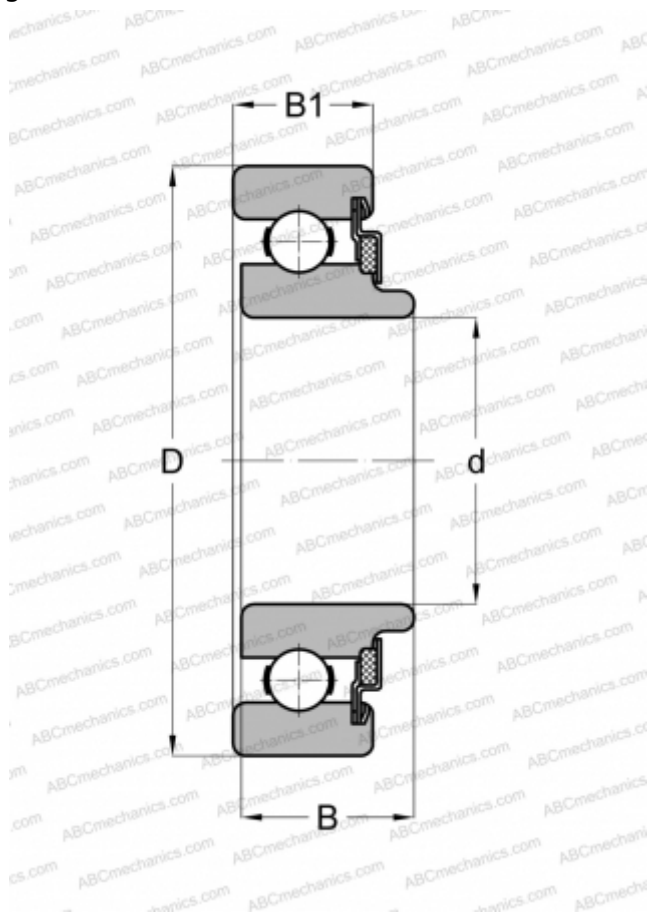

## 8513 NEW DEPARTURE

Deep groove ball bearings

TYPE: Ball bearings, Radial ball bearings, Single row, Without flange, Felt seal on one side, wide inner ring

### Technical specification

#### DIMENSIONS, MM

|    |         |
|----|---------|
| d  | 65,000  |
| D  | 120,000 |
| B  | 31,013  |
| B1 | 26,010  |

#### WEIGHT, KG

1,279