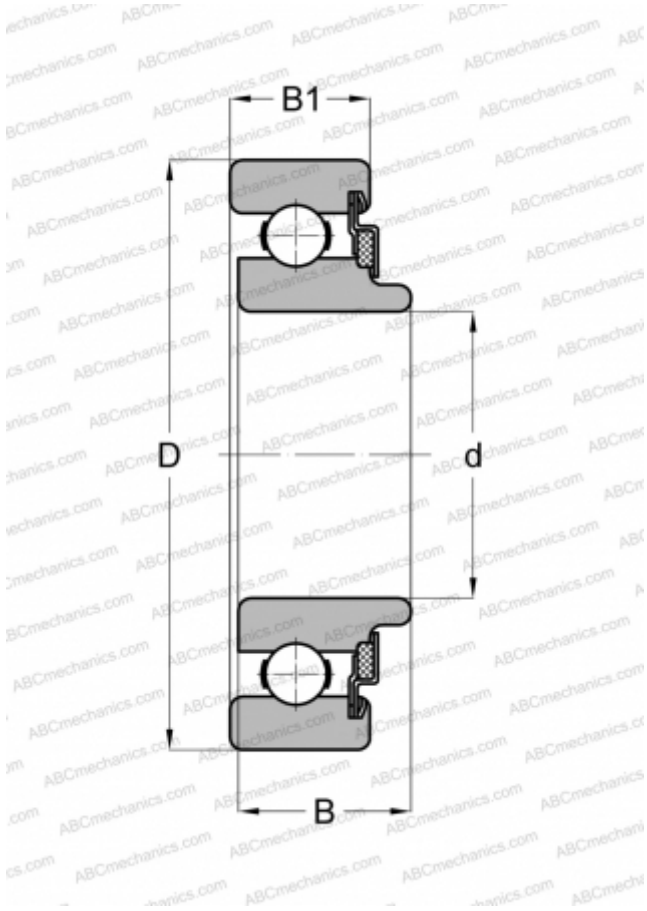

8514 NEW DEPARTURE

Deep groove ball bearings

TYPE: Ball bearings, Radial ball bearings, Single row, Without flange, Felt seal on one side, wide inner ring

Technical specification

DIMENSIONS, MM

| | |
|----|---------|
| d | 70,000 |
| D | 125,000 |
| B | 32,995 |
| B1 | 27,991 |

WEIGHT, KG

1,397

MANUFACTURER

[NEW DEPARTURE](#)