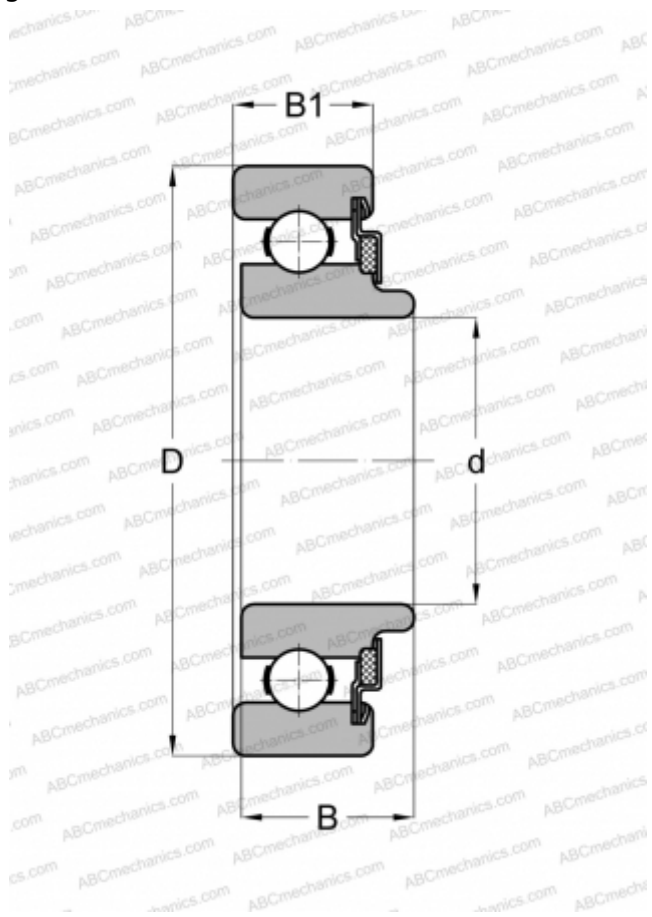

8603 NEW DEPARTURE

Deep groove ball bearings

TYPE: Ball bearings, Radial ball bearings, Single row, Without flange, Felt seal on one side, wide inner ring

Technical specification

DIMENSIONS, MM

d	17,000
D	47,000
B	16,002
B1	13,995

WEIGHT, KG

0,095

MANUFACTURER

[NEW DEPARTURE](#)