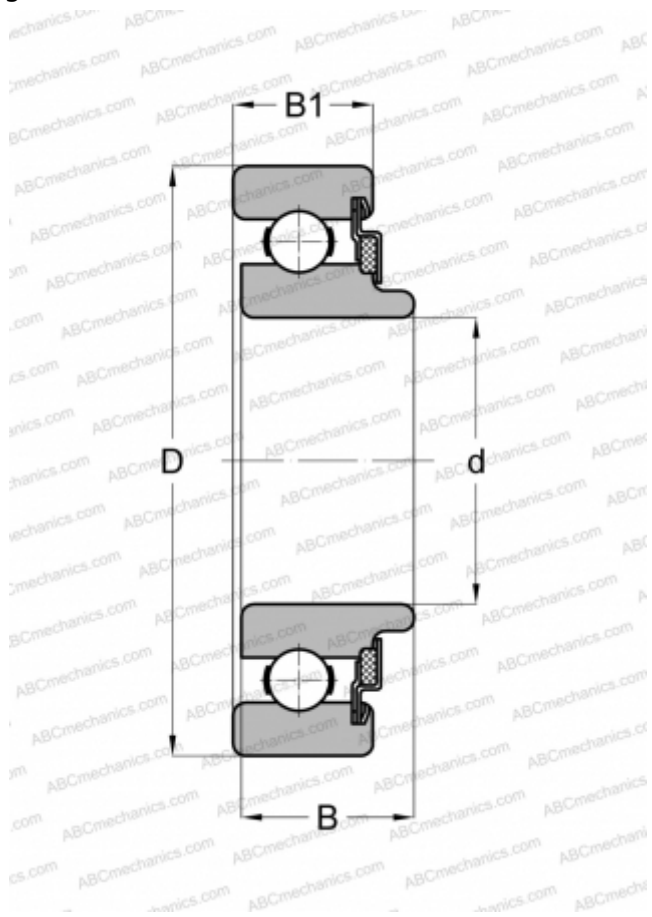

8604 NEW DEPARTURE

Deep groove ball bearings

TYPE: Ball bearings, Radial ball bearings, Single row, Without flange, Felt seal on one side, wide inner ring

Technical specification

DIMENSIONS, MM

d	20,000
D	52,000
B	18,999
B1	15,011

WEIGHT, KG

0,200

MANUFACTURER

[NEW DEPARTURE](#)