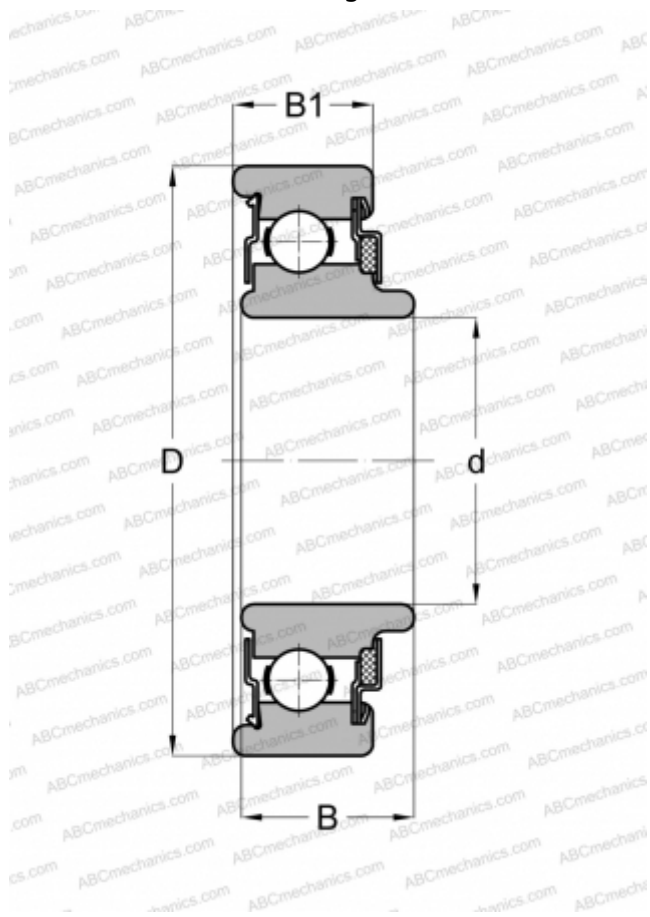

## 8014 NEW DEPARTURE

Deep groove ball bearings

TYPE: Ball bearings, Radial ball bearings, Single row, Without flange, Felt seal on one side, shield on second side, wide inner ring

### Technical specification

#### DIMENSIONS, MM

d	14,000
D	35,000
B	12,700
B1	10,998

#### WEIGHT, KG

0,052