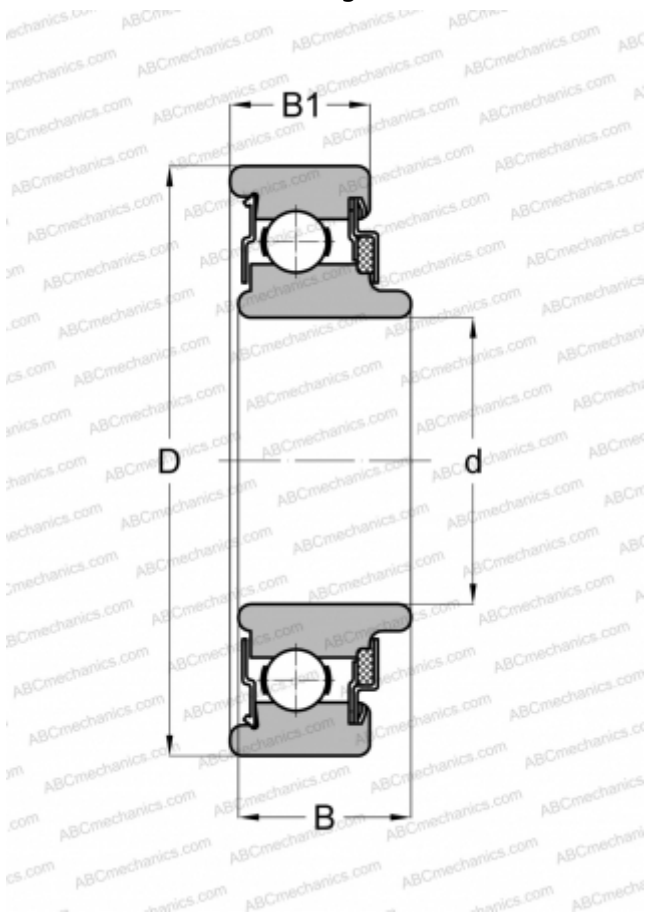

## 8602 NEW DEPARTURE

Deep groove ball bearings

TYPE: Ball bearings, Radial ball bearings, Single row, Without flange, Felt seal on one side, shield on second side, wide inner ring

### Technical specification

#### DIMENSIONS, MM

d	15,000
D	42,000
B	15,011
B1	13,005

#### WEIGHT, KG

0,086