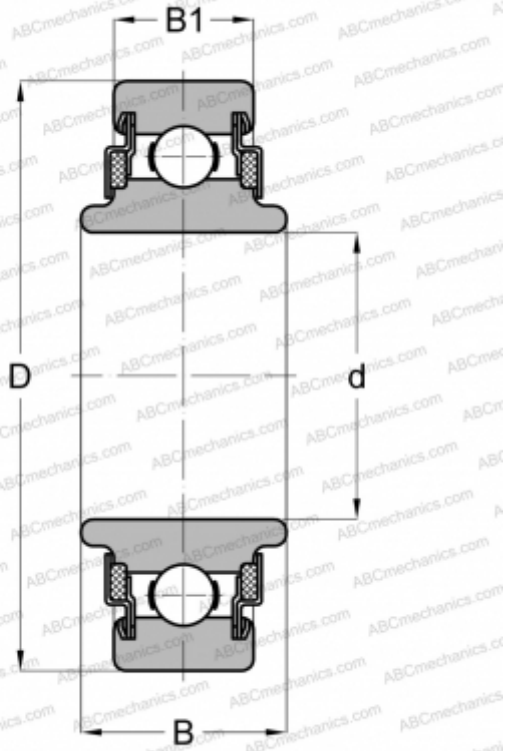

## 88036 NEW DEPARTURE

TYPE: Ball bearings, Radial ball bearings, Single row, Without flange, Felt seals on both side, wide inner ring

### Technical specification

#### DIMENSIONS, MM

d	6,000
D	19,000
B	12,624
B1	8,001

#### WEIGHT, KG

0,012