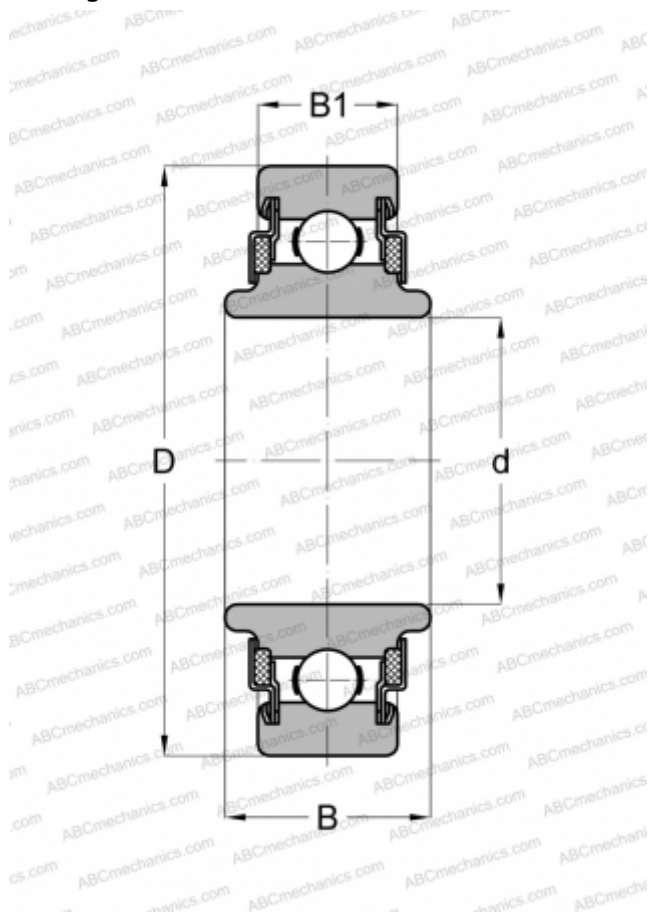

88013 NEW DEPARTURE

TYPE: Ball bearings, Radial ball bearings, Single row, Without flange, Felt seals on both side, wide inner ring

Technical specification

DIMENSIONS, MM

d	13,000
D	32,000
B	15,392
B1	10,008

WEIGHT, KG

0,043

MANUFACTURER

[NEW DEPARTURE](#)