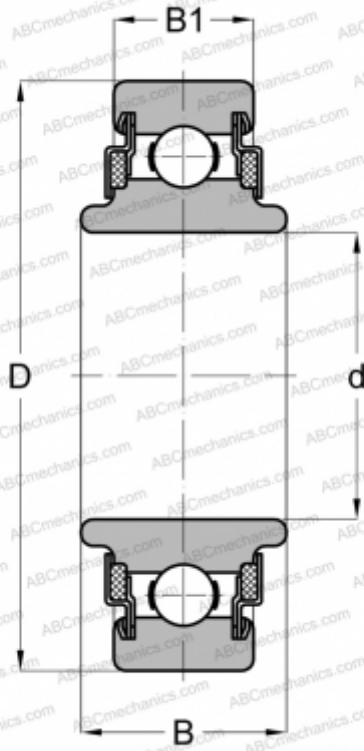

## 88503 NEW DEPARTURE

TYPE: Ball bearings, Radial ball bearings, Single row, Without flange, Felt seals on both side, wide inner ring

#### DIMENSIONS, MM

d	17,000
D	40,000
B	16,586
B1	11,989

#### WEIGHT, KG

0,053