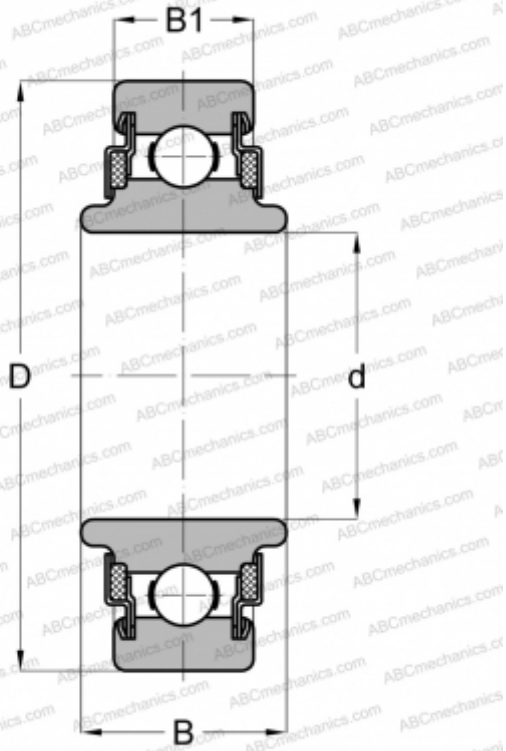

## 88505 NEW DEPARTURE

TYPE: Ball bearings, Radial ball bearings, Single row, Without flange, Felt seals on both side, wide inner ring

### Technical specification

#### DIMENSIONS, MM

d	25,000
D	52,000
B	16,739
B1	15,011

#### WEIGHT, KG

0,138