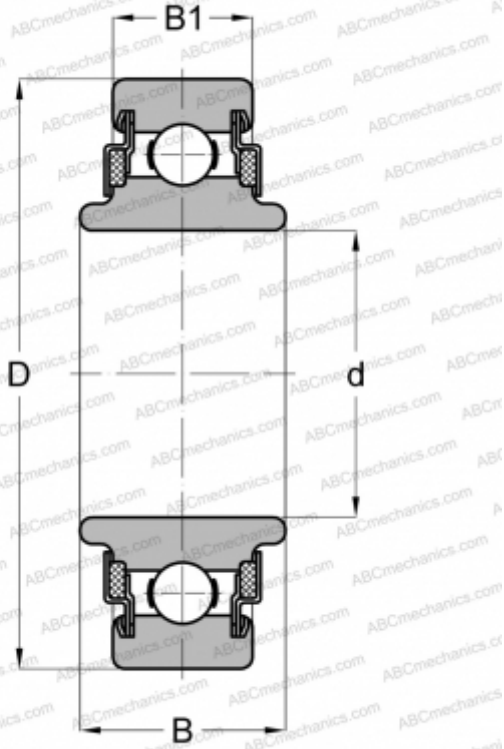

## 88026 NEW DEPARTURE

TYPE: Ball bearings, Radial ball bearings, Single row, Without flange, Felt seals on both side, wide inner ring

### Technical specification

#### DIMENSIONS, MM

d	26,000
D	52,000
B	16,739
B1	15,011

#### WEIGHT, KG

0,133