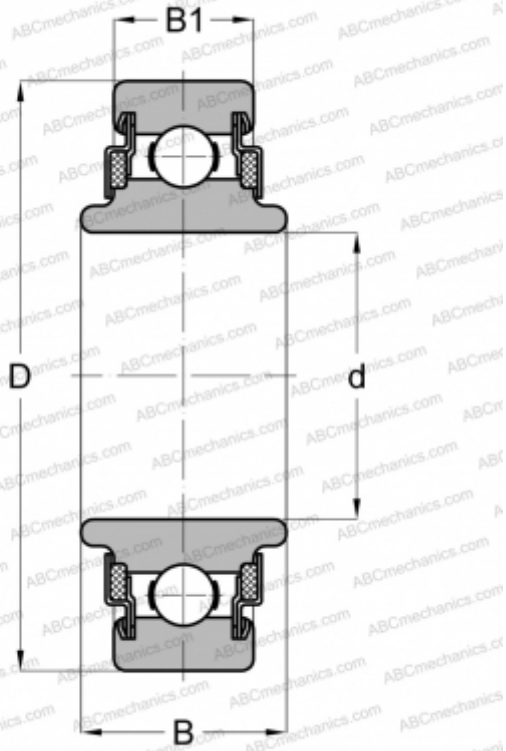

88604 NEW DEPARTURE

TYPE: Ball bearings, Radial ball bearings, Single row, Without flange, Felt seals on both side, wide inner ring

Technical specification

DIMENSIONS, MM

d	20,000
D	52,000
B	22,987
B1	15,011

WEIGHT, KG

0,200

MANUFACTURER

[NEW DEPARTURE](#)