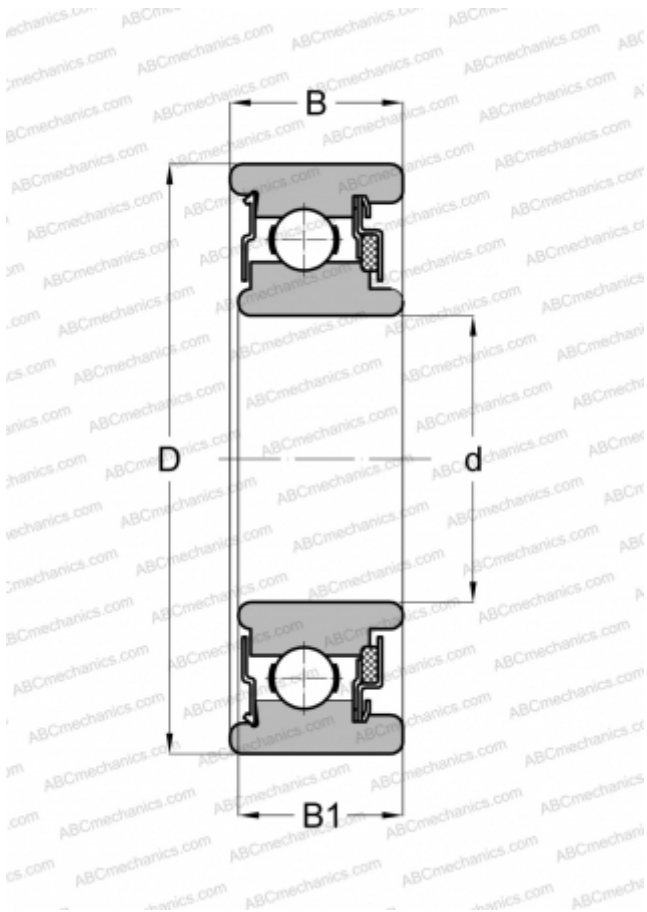

## WC87035 NEW DEPARTURE

Deep groove ball bearings

TYPE: Ball bearings, Radial ball bearings, Single row, Without flange, Felt seal on one side, shield on second side

### Technical specification

#### DIMENSIONS, MM

d	5,000
D	19,000
B	10,312
B1	10,312

#### WEIGHT, KG

0,014