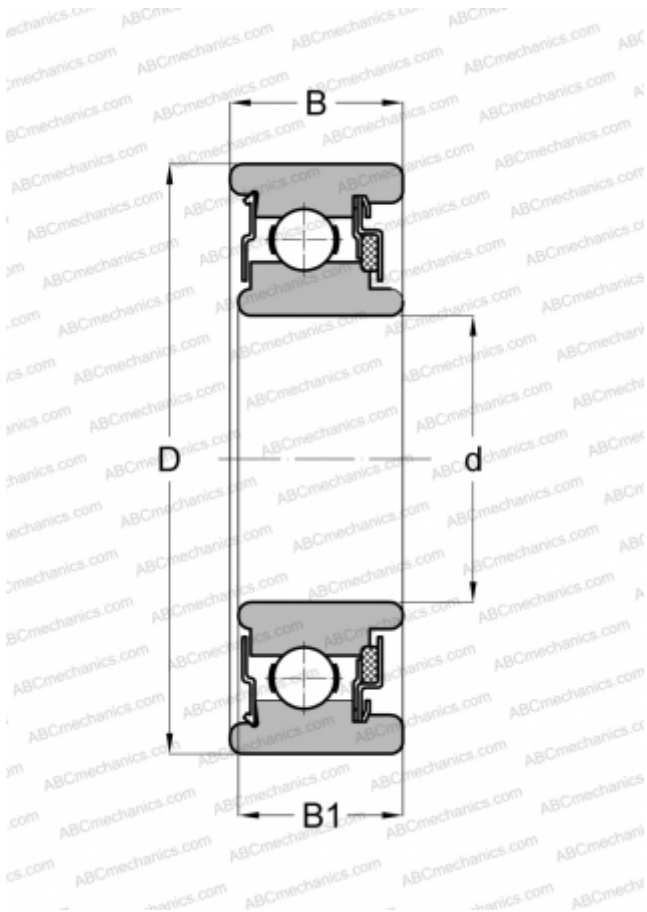

WC87036 NEW DEPARTURE

Deep groove ball bearings

TYPE: Ball bearings, Radial ball bearings, Single row, Without flange, Felt seal on one side, shield on second side

Technical specification

DIMENSIONS, MM

d	6,000
D	19,000
B	10,312
B1	10,312

WEIGHT, KG

0,015

MANUFACTURER

[NEW DEPARTURE](#)