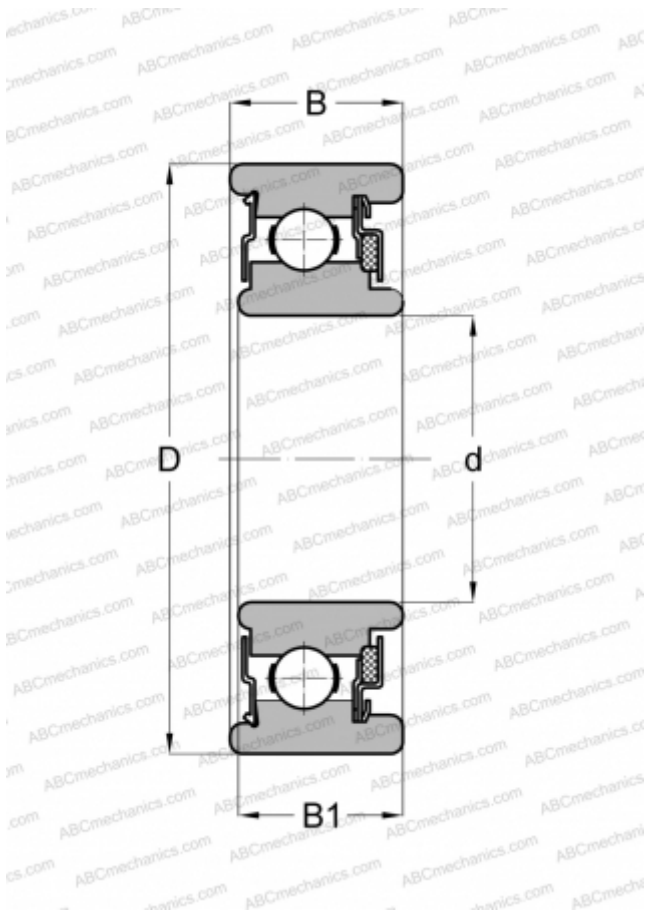

WC87006 NEW DEPARTURE

Deep groove ball bearings

TYPE: Ball bearings, Radial ball bearings, Single row, Without flange, Felt seal on one side, shield on second side

Technical specification

DIMENSIONS, MM

d	6,000
D	24,000
B	10,312
B1	10,312

WEIGHT, KG

0,025

MANUFACTURER

[NEW DEPARTURE](#)