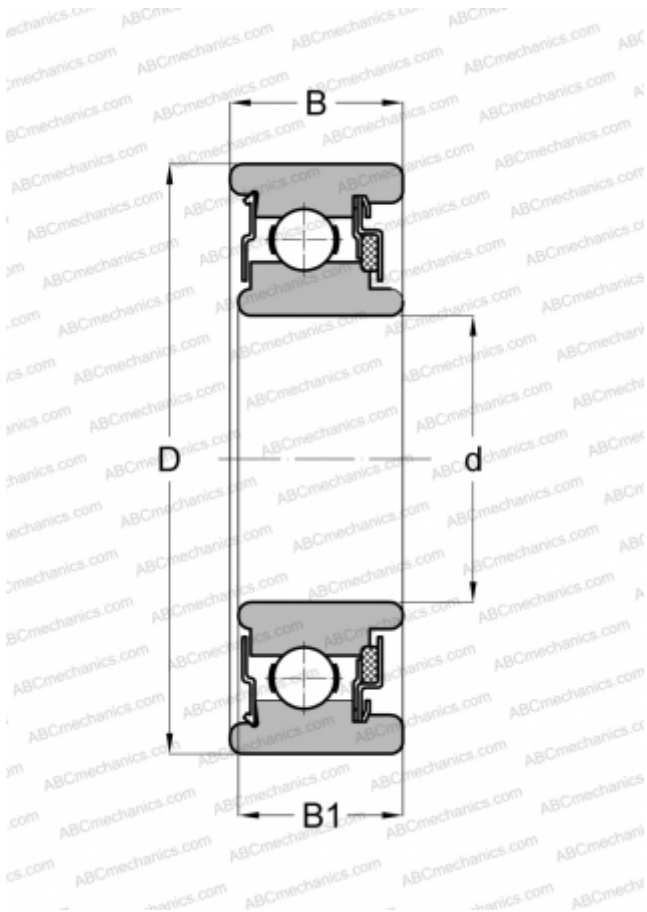

## WC87037 NEW DEPARTURE

Deep groove ball bearings

TYPE: Ball bearings, Radial ball bearings, Single row, Without flange, Felt seal on one side, shield on second side

### Technical specification

#### DIMENSIONS, MM

d	7,000
D	22,000
B	10,312
B1	10,312

#### WEIGHT, KG

0,018