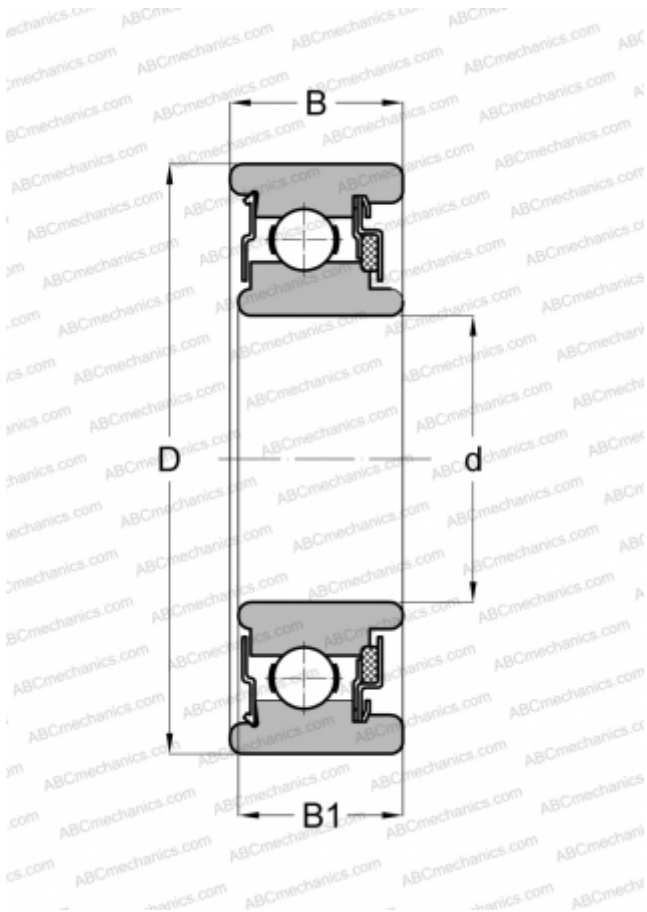

WC87007 NEW DEPARTURE

Deep groove ball bearings

TYPE: Ball bearings, Radial ball bearings, Single row, Without flange, Felt seal on one side, shield on second side

Technical specification

DIMENSIONS, MM

d	7,000
D	24,000
B	10,312
B1	10,312

WEIGHT, KG

0,021

MANUFACTURER

[NEW DEPARTURE](#)