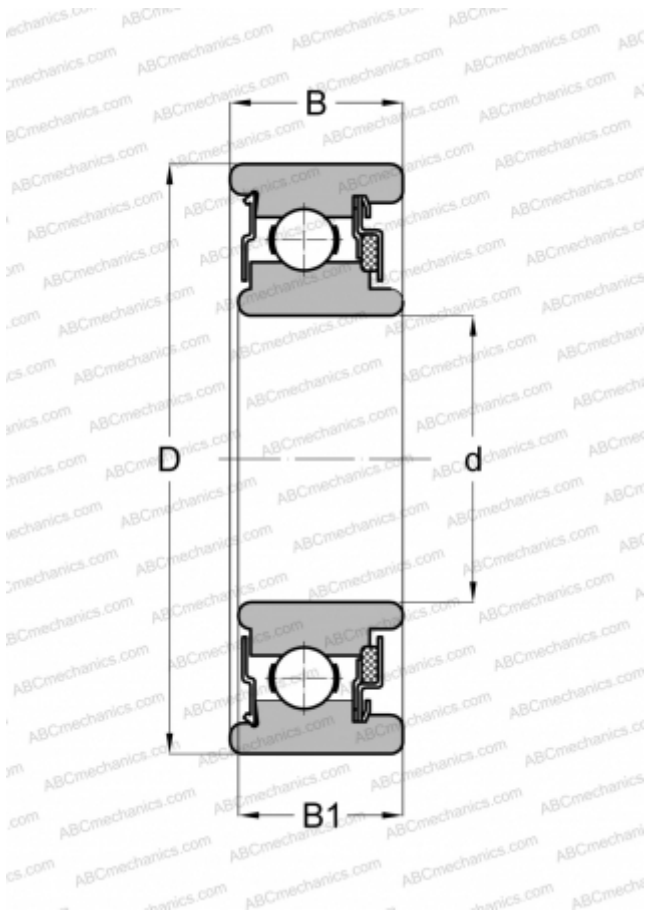

WC87038 NEW DEPARTURE

Deep groove ball bearings

TYPE: Ball bearings, Radial ball bearings, Single row, Without flange, Felt seal on one side, shield on second side

Technical specification

DIMENSIONS, MM

d	8,000
D	22,000
B	10,312
B1	10,312

WEIGHT, KG

0,017

MANUFACTURER

[NEW DEPARTURE](#)