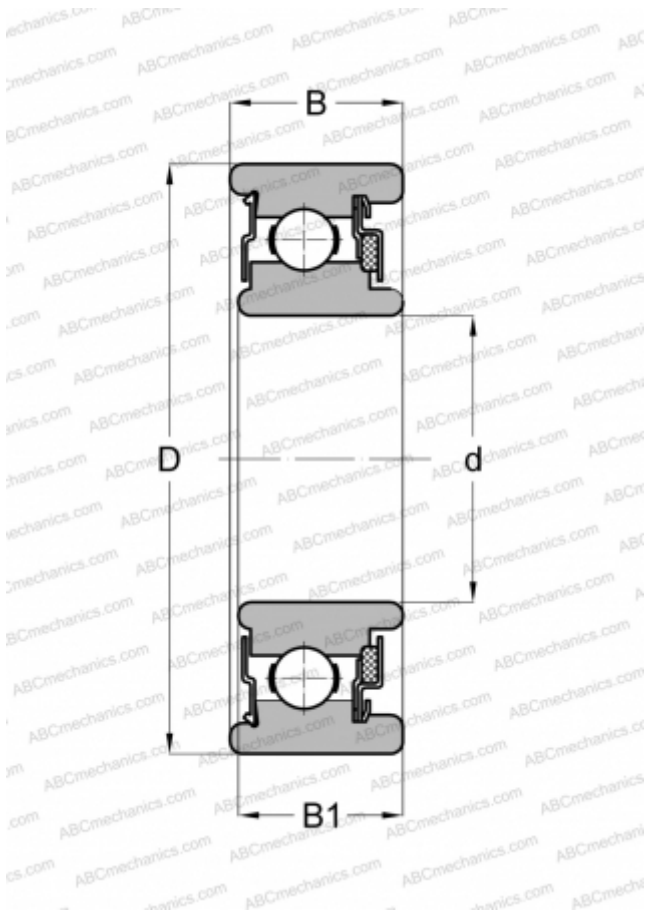

## WC87039 NEW DEPARTURE

Deep groove ball bearings

TYPE: Ball bearings, Radial ball bearings, Single row, Without flange, Felt seal on one side, shield on second side

### Technical specification

#### DIMENSIONS, MM

d	9,000
D	26,000
B	10,312
B1	10,312

#### WEIGHT, KG

0,025