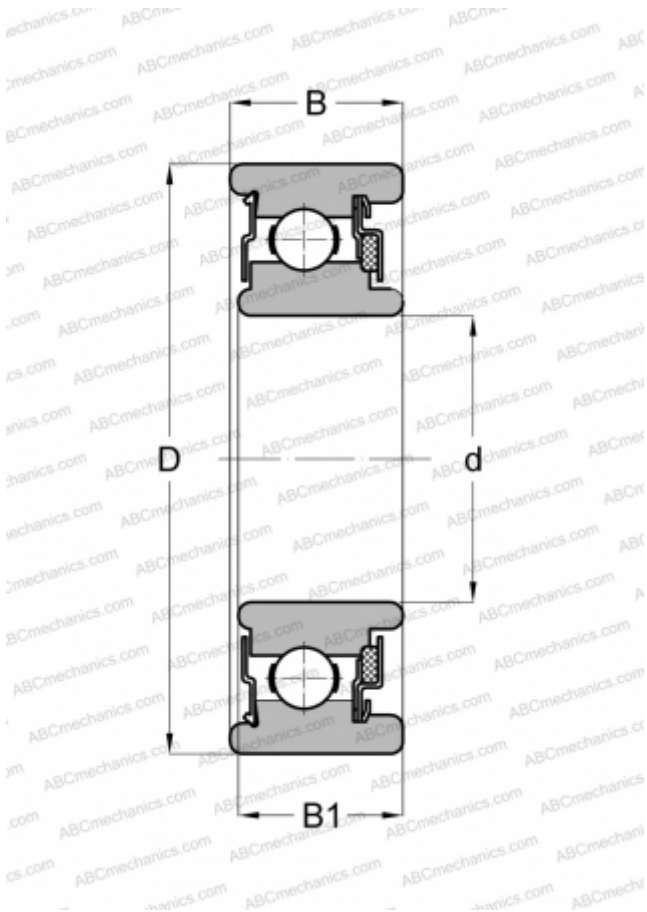

WC87009 NEW DEPARTURE

Deep groove ball bearings

TYPE: Ball bearings, Radial ball bearings, Single row, Without flange, Felt seal on one side, shield on second side

Technical specification

DIMENSIONS, MM

d	9,000
D	30,000
B	12,700
B1	12,700

WEIGHT, KG

0,044

MANUFACTURER

[NEW DEPARTURE](#)