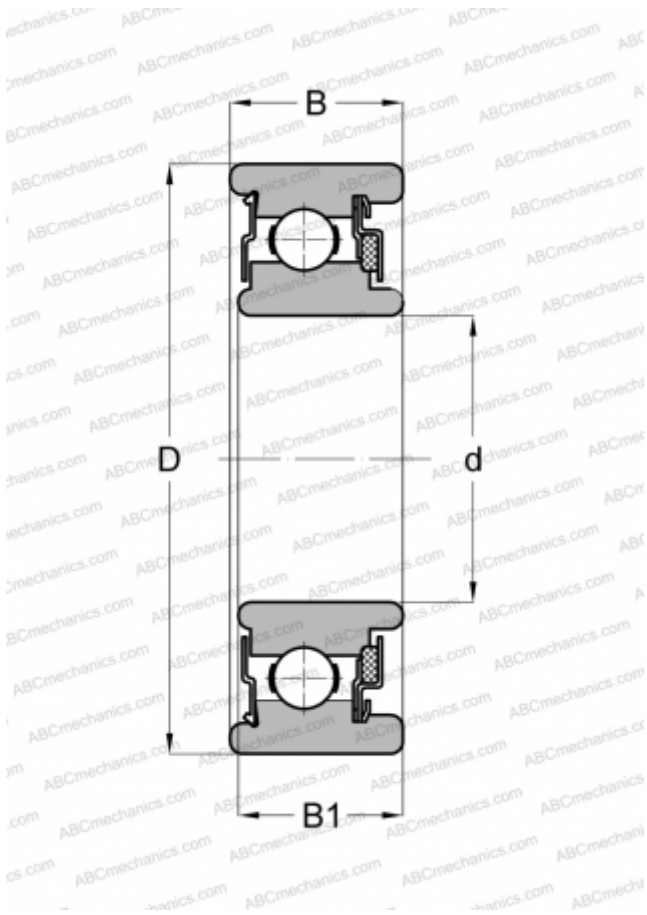

## WC87500 NEW DEPARTURE

Deep groove ball bearings

TYPE: Ball bearings, Radial ball bearings, Single row, Without flange, Felt seal on one side, shield on second side

### Technical specification

#### DIMENSIONS, MM

d	10,000
D	30,000
B	12,700
B1	12,192

#### WEIGHT, KG

0,041