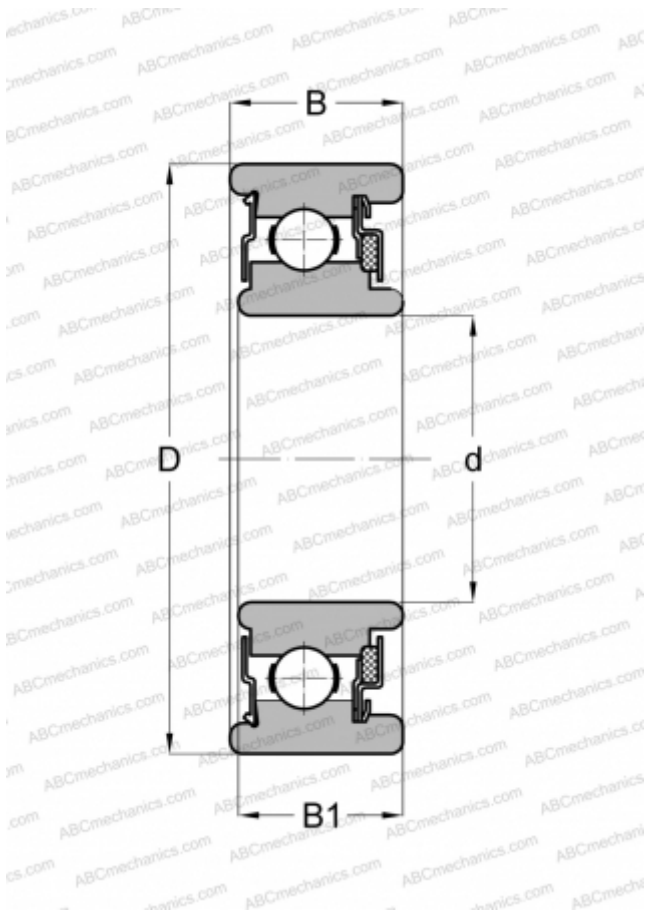

## WC87501 NEW DEPARTURE

Deep groove ball bearings

TYPE: Ball bearings, Radial ball bearings, Single row, Without flange, Felt seal on one side, shield on second side

### Technical specification

#### DIMENSIONS, MM

d	12,000
D	32,000
B	12,700
B1	12,192

#### WEIGHT, KG

0,041