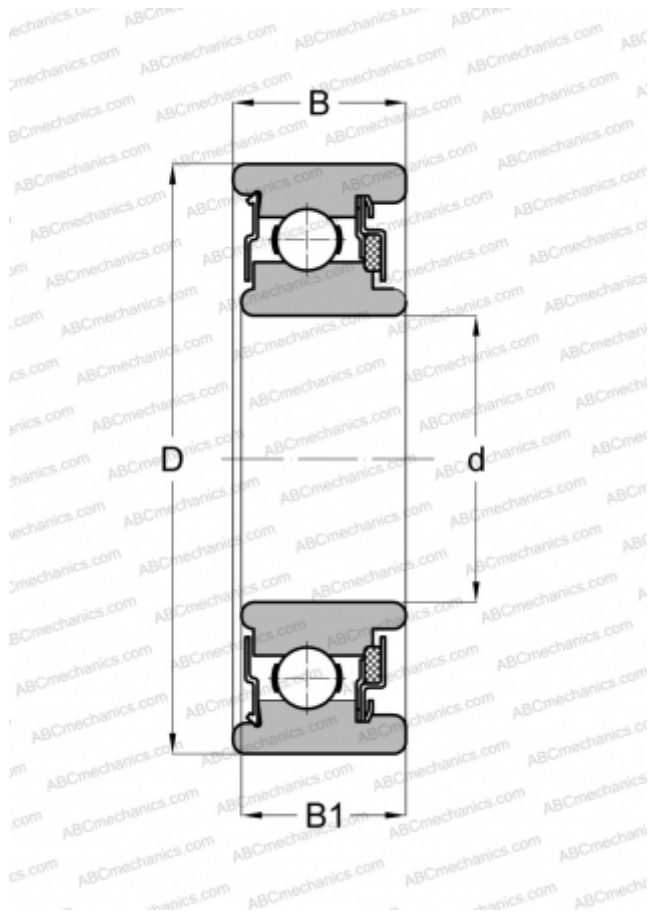

WC87502 NEW DEPARTURE

Deep groove ball bearings

TYPE: Ball bearings, Radial ball bearings, Single row, Without flange, Felt seal on one side, shield on second side

Technical specification

DIMENSIONS, MM

d	15,000
D	35,000
B	12,700
B1	12,192

WEIGHT, KG

0,054

MANUFACTURER

[NEW DEPARTURE](#)