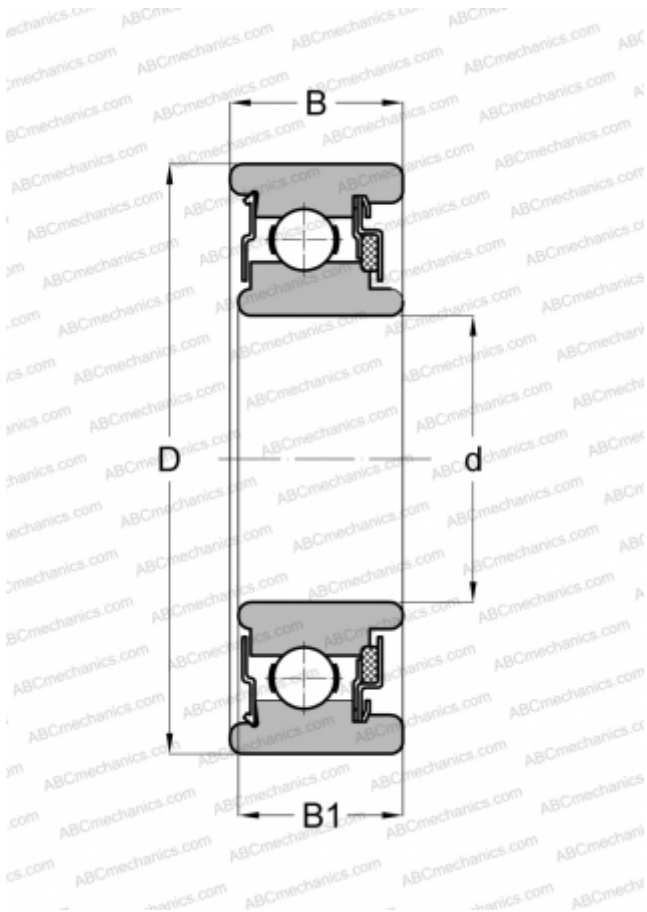

## WC87016 NEW DEPARTURE

Deep groove ball bearings

TYPE: Ball bearings, Radial ball bearings, Single row, Without flange, Felt seal on one side, shield on second side

### Technical specification

#### DIMENSIONS, MM

d	16,000
D	35,000
B	12,700
B1	12,192

#### WEIGHT, KG

0,050