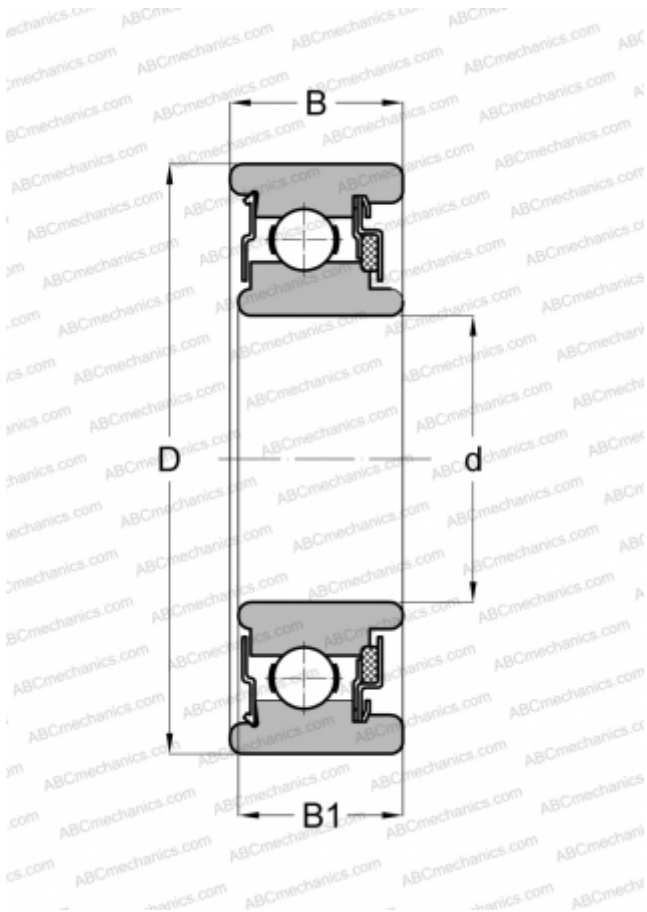

WC87503 NEW DEPARTURE

Deep groove ball bearings

TYPE: Ball bearings, Radial ball bearings, Single row, Without flange, Felt seal on one side, shield on second side

Technical specification

DIMENSIONS, MM

d	17,000
D	40,000
B	14,300
B1	13,665

WEIGHT, KG

0,095

MANUFACTURER

[NEW DEPARTURE](#)