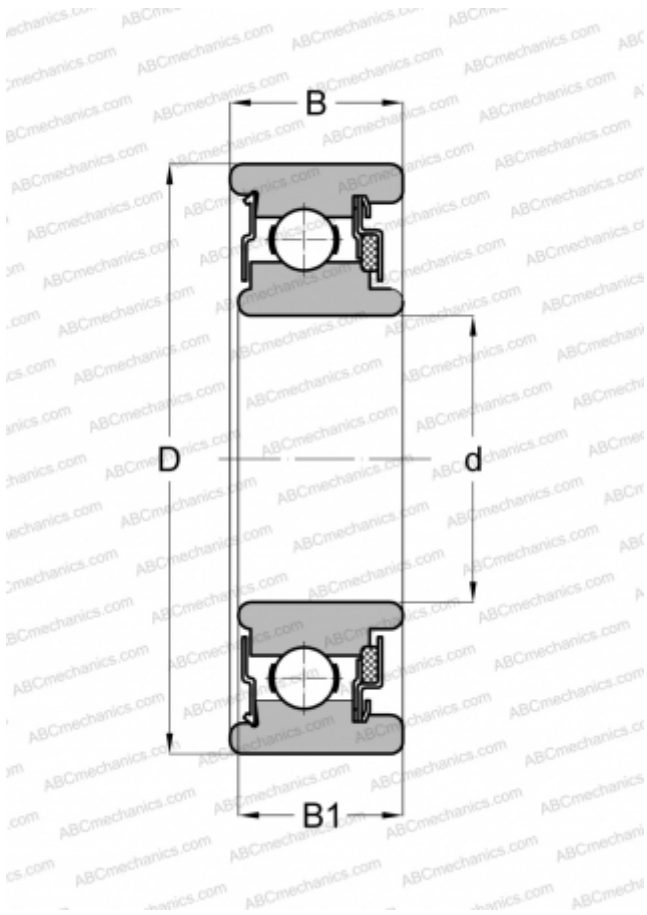

## WC87504 NEW DEPARTURE

Deep groove ball bearings

TYPE: Ball bearings, Radial ball bearings, Single row, Without flange, Felt seal on one side, shield on second side

### Technical specification

#### DIMENSIONS, MM

d	20,000
D	47,000
B	15,875
B1	15,240

#### WEIGHT, KG

0,122