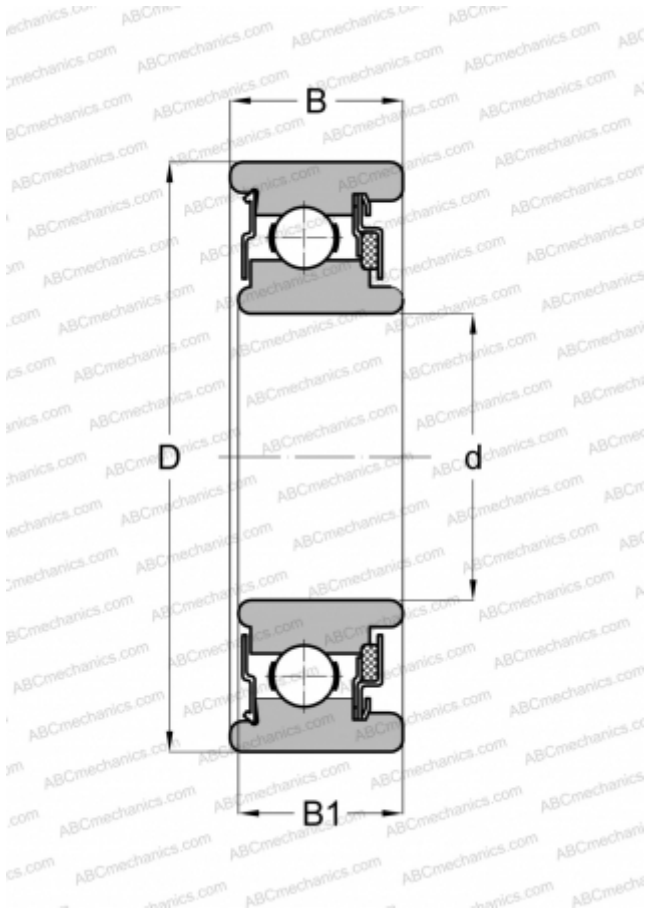

## WC87505 NEW DEPARTURE

Deep groove ball bearings

TYPE: Ball bearings, Radial ball bearings, Single row, Without flange, Felt seal on one side, shield on second side

### Technical specification

#### DIMENSIONS, MM

d	25,000
D	52,000
B	15,875
B1	15,240

#### WEIGHT, KG

0,132