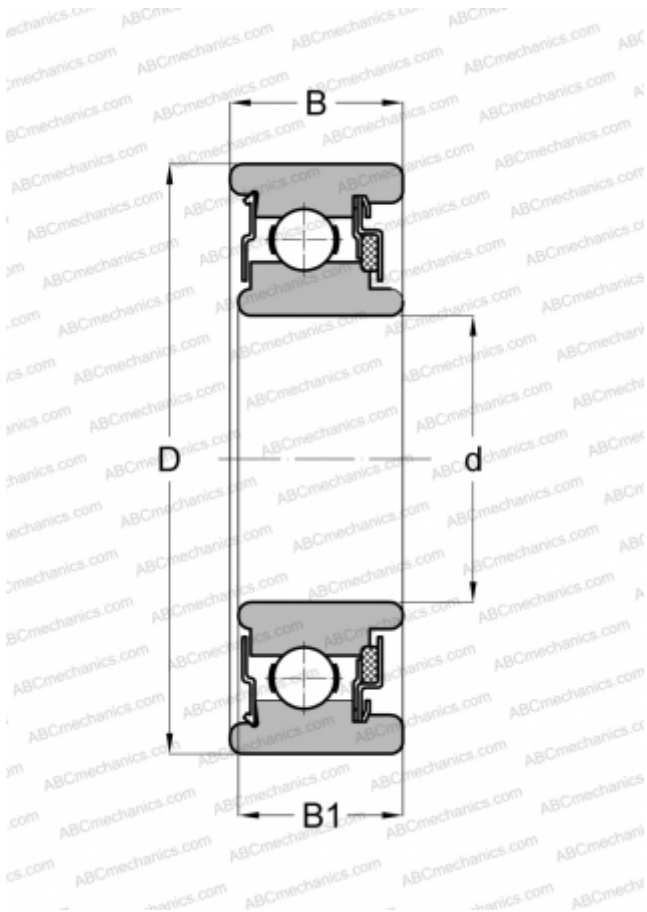

WC87026 NEW DEPARTURE

Deep groove ball bearings

TYPE: Ball bearings, Radial ball bearings, Single row, Without flange, Felt seal on one side, shield on second side

Technical specification

DIMENSIONS, MM

d	26,000
D	52,000
B	15,875
B1	15,240

WEIGHT, KG

0,127

MANUFACTURER

[NEW DEPARTURE](#)