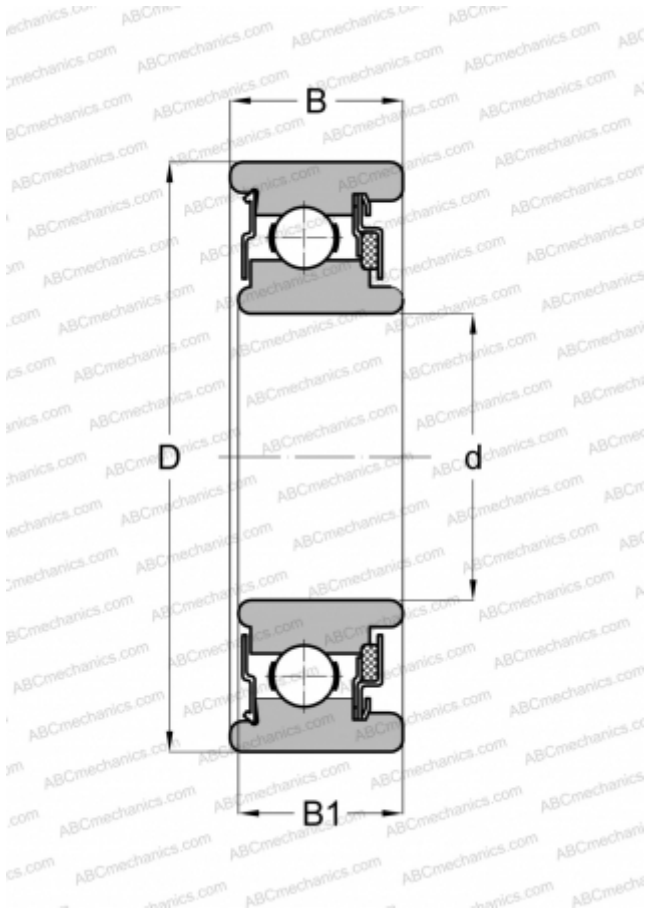

## WC87506 NEW DEPARTURE

Deep groove ball bearings

TYPE: Ball bearings, Radial ball bearings, Single row, Without flange, Felt seal on one side, shield on second side

### Technical specification

#### DIMENSIONS, MM

d	30,000
D	62,000
B	19,990
B1	18,999

#### WEIGHT, KG

0,231