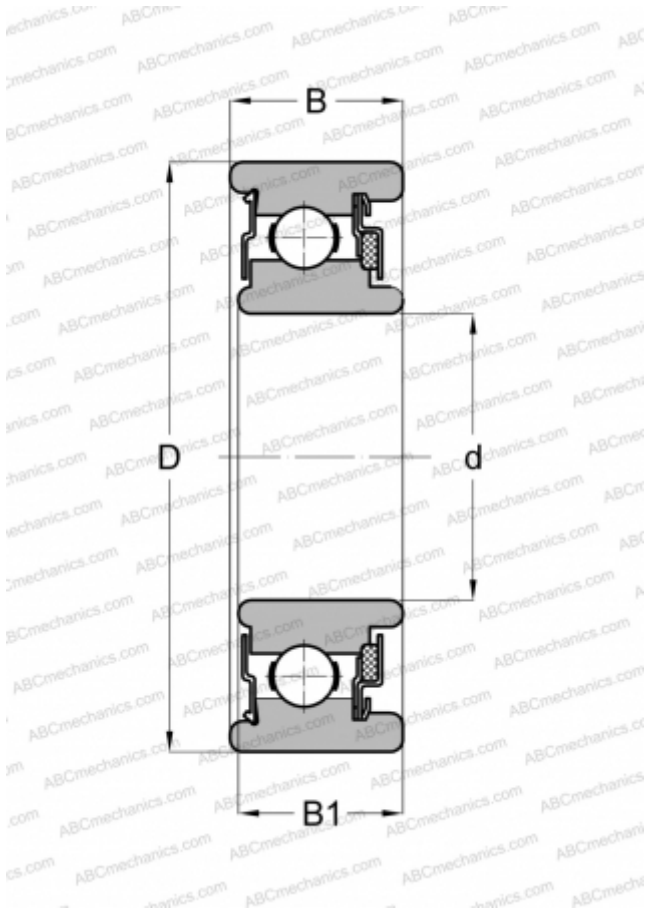

## WC87507 NEW DEPARTURE

Deep groove ball bearings

TYPE: Ball bearings, Radial ball bearings, Single row, Without flange, Felt seal on one side, shield on second side

### Technical specification

#### DIMENSIONS, MM

d	35,000
D	72,000
B	21,006
B1	19,990

#### WEIGHT, KG

0,354