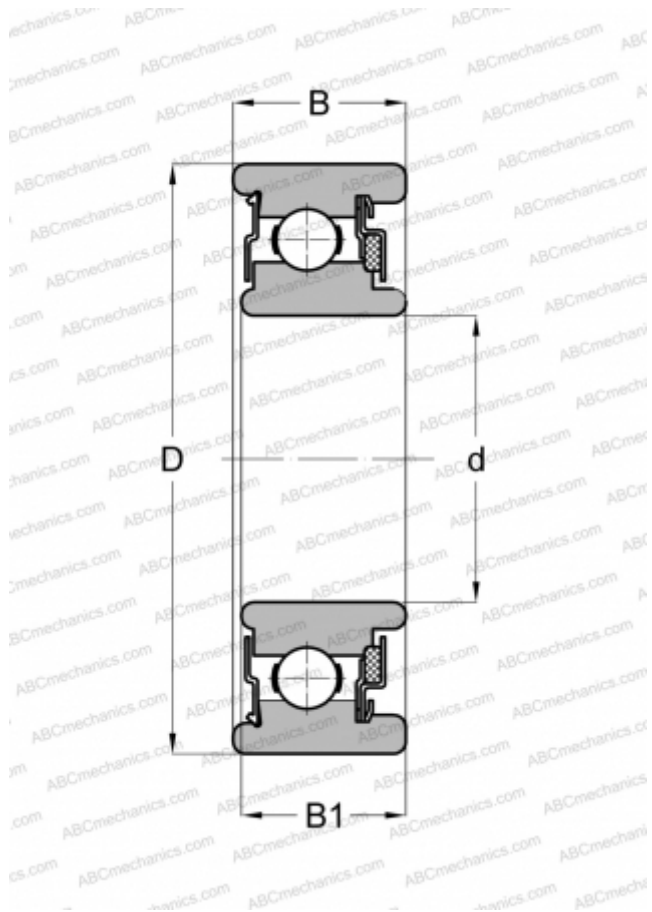

## WC87508 NEW DEPARTURE

Deep groove ball bearings

TYPE: Ball bearings, Radial ball bearings, Single row, Without flange, Felt seal on one side, shield on second side

### Technical specification

#### DIMENSIONS, MM

d	40,000
D	80,000
B	24,003
B1	24,003

#### WEIGHT, KG

0,485