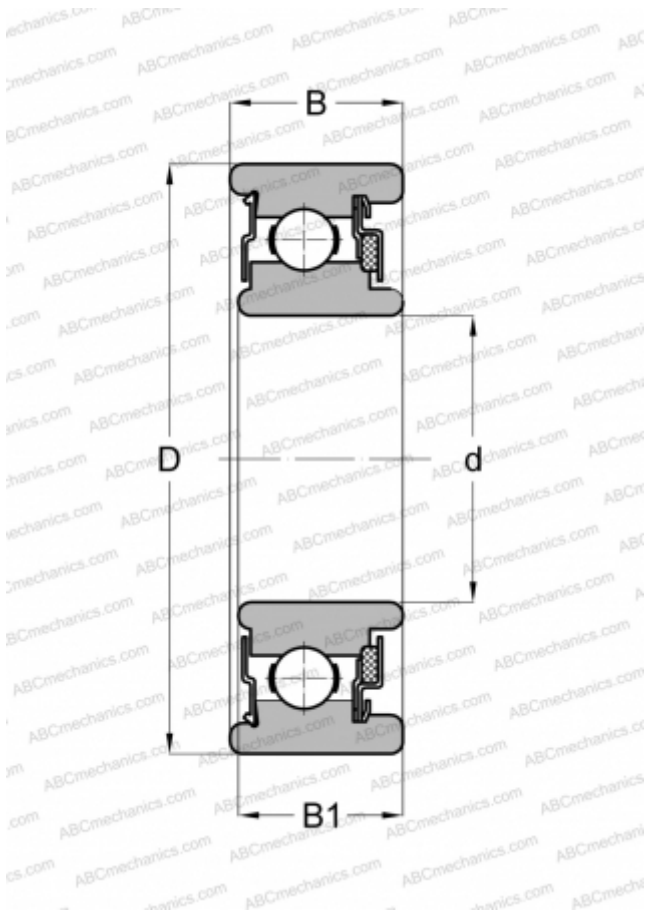

WC87509 NEW DEPARTURE

Deep groove ball bearings

TYPE: Ball bearings, Radial ball bearings, Single row, Without flange, Felt seal on one side, shield on second side

Technical specification

DIMENSIONS, MM

d	45,000
D	85,000
B	24,003
B1	24,003

WEIGHT, KG

0,544

MANUFACTURER

[NEW DEPARTURE](#)