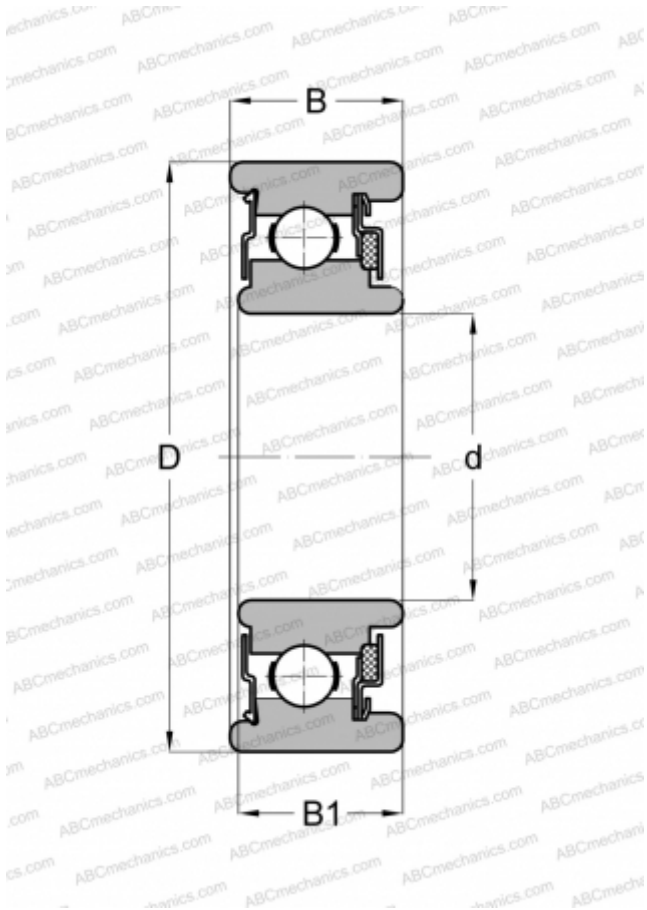

## WC87510 NEW DEPARTURE

Deep groove ball bearings

TYPE: Ball bearings, Radial ball bearings, Single row, Without flange, Felt seal on one side, shield on second side

### Technical specification

#### DIMENSIONS, MM

d	50,000
D	90,000
B	26,010
B1	26,010

#### WEIGHT, KG

0,576