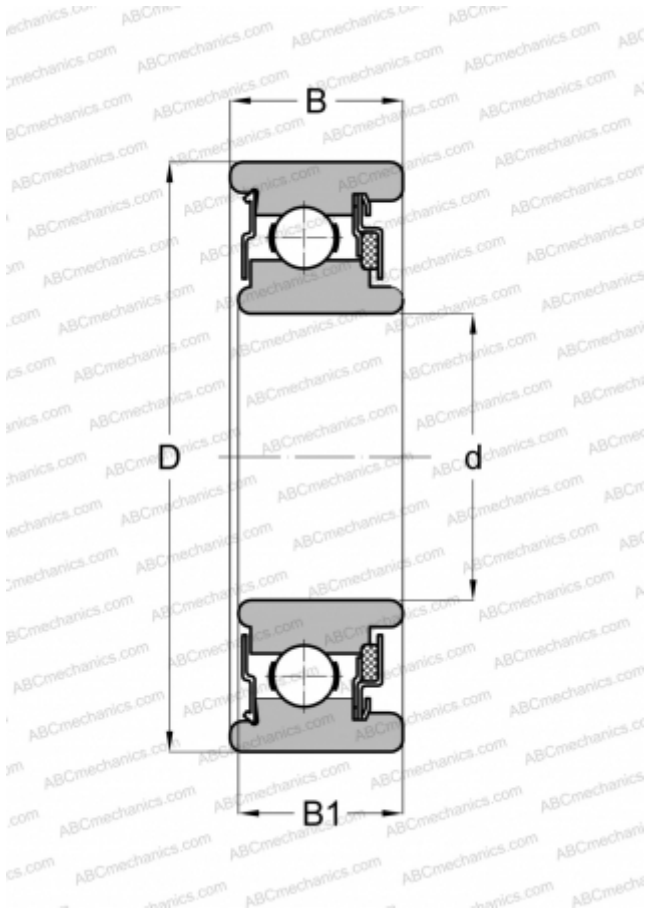

WC87511 NEW DEPARTURE

Deep groove ball bearings

TYPE: Ball bearings, Radial ball bearings, Single row, Without flange, Felt seal on one side, shield on second side

Technical specification

DIMENSIONS, MM

d	55,000
D	100,000
B	27,000
B1	27,000

WEIGHT, KG

0,744

MANUFACTURER

[NEW DEPARTURE](#)