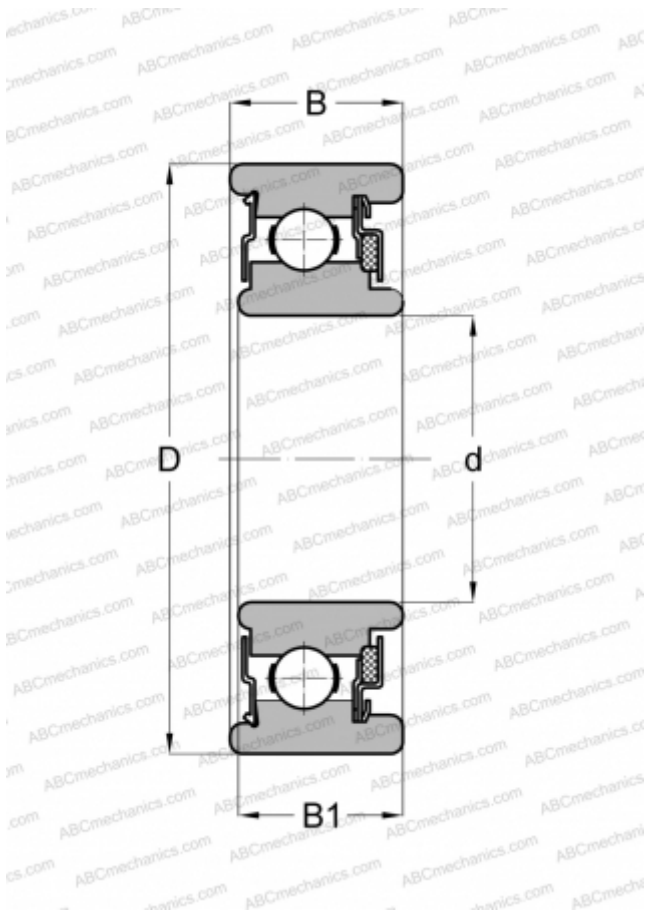

## WC87603 NEW DEPARTURE

Deep groove ball bearings

TYPE: Ball bearings, Radial ball bearings, Single row, Without flange, Felt seal on one side, shield on second side

### Technical specification

#### DIMENSIONS, MM

d	17,000
D	47,000
B	16,002
B1	16,002

#### WEIGHT, KG

0,113