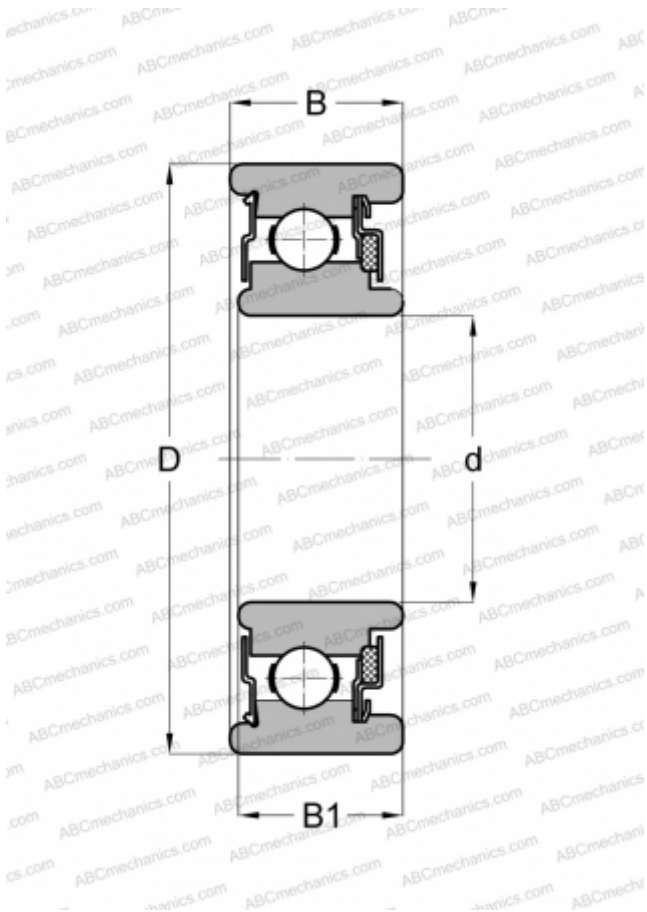

WC87604 NEW DEPARTURE

Deep groove ball bearings

TYPE: Ball bearings, Radial ball bearings, Single row, Without flange, Felt seal on one side, shield on second side

Technical specification

DIMENSIONS, MM

d	20,000
D	52,000
B	18,999
B1	18,999

WEIGHT, KG

0,218

MANUFACTURER

[NEW DEPARTURE](#)